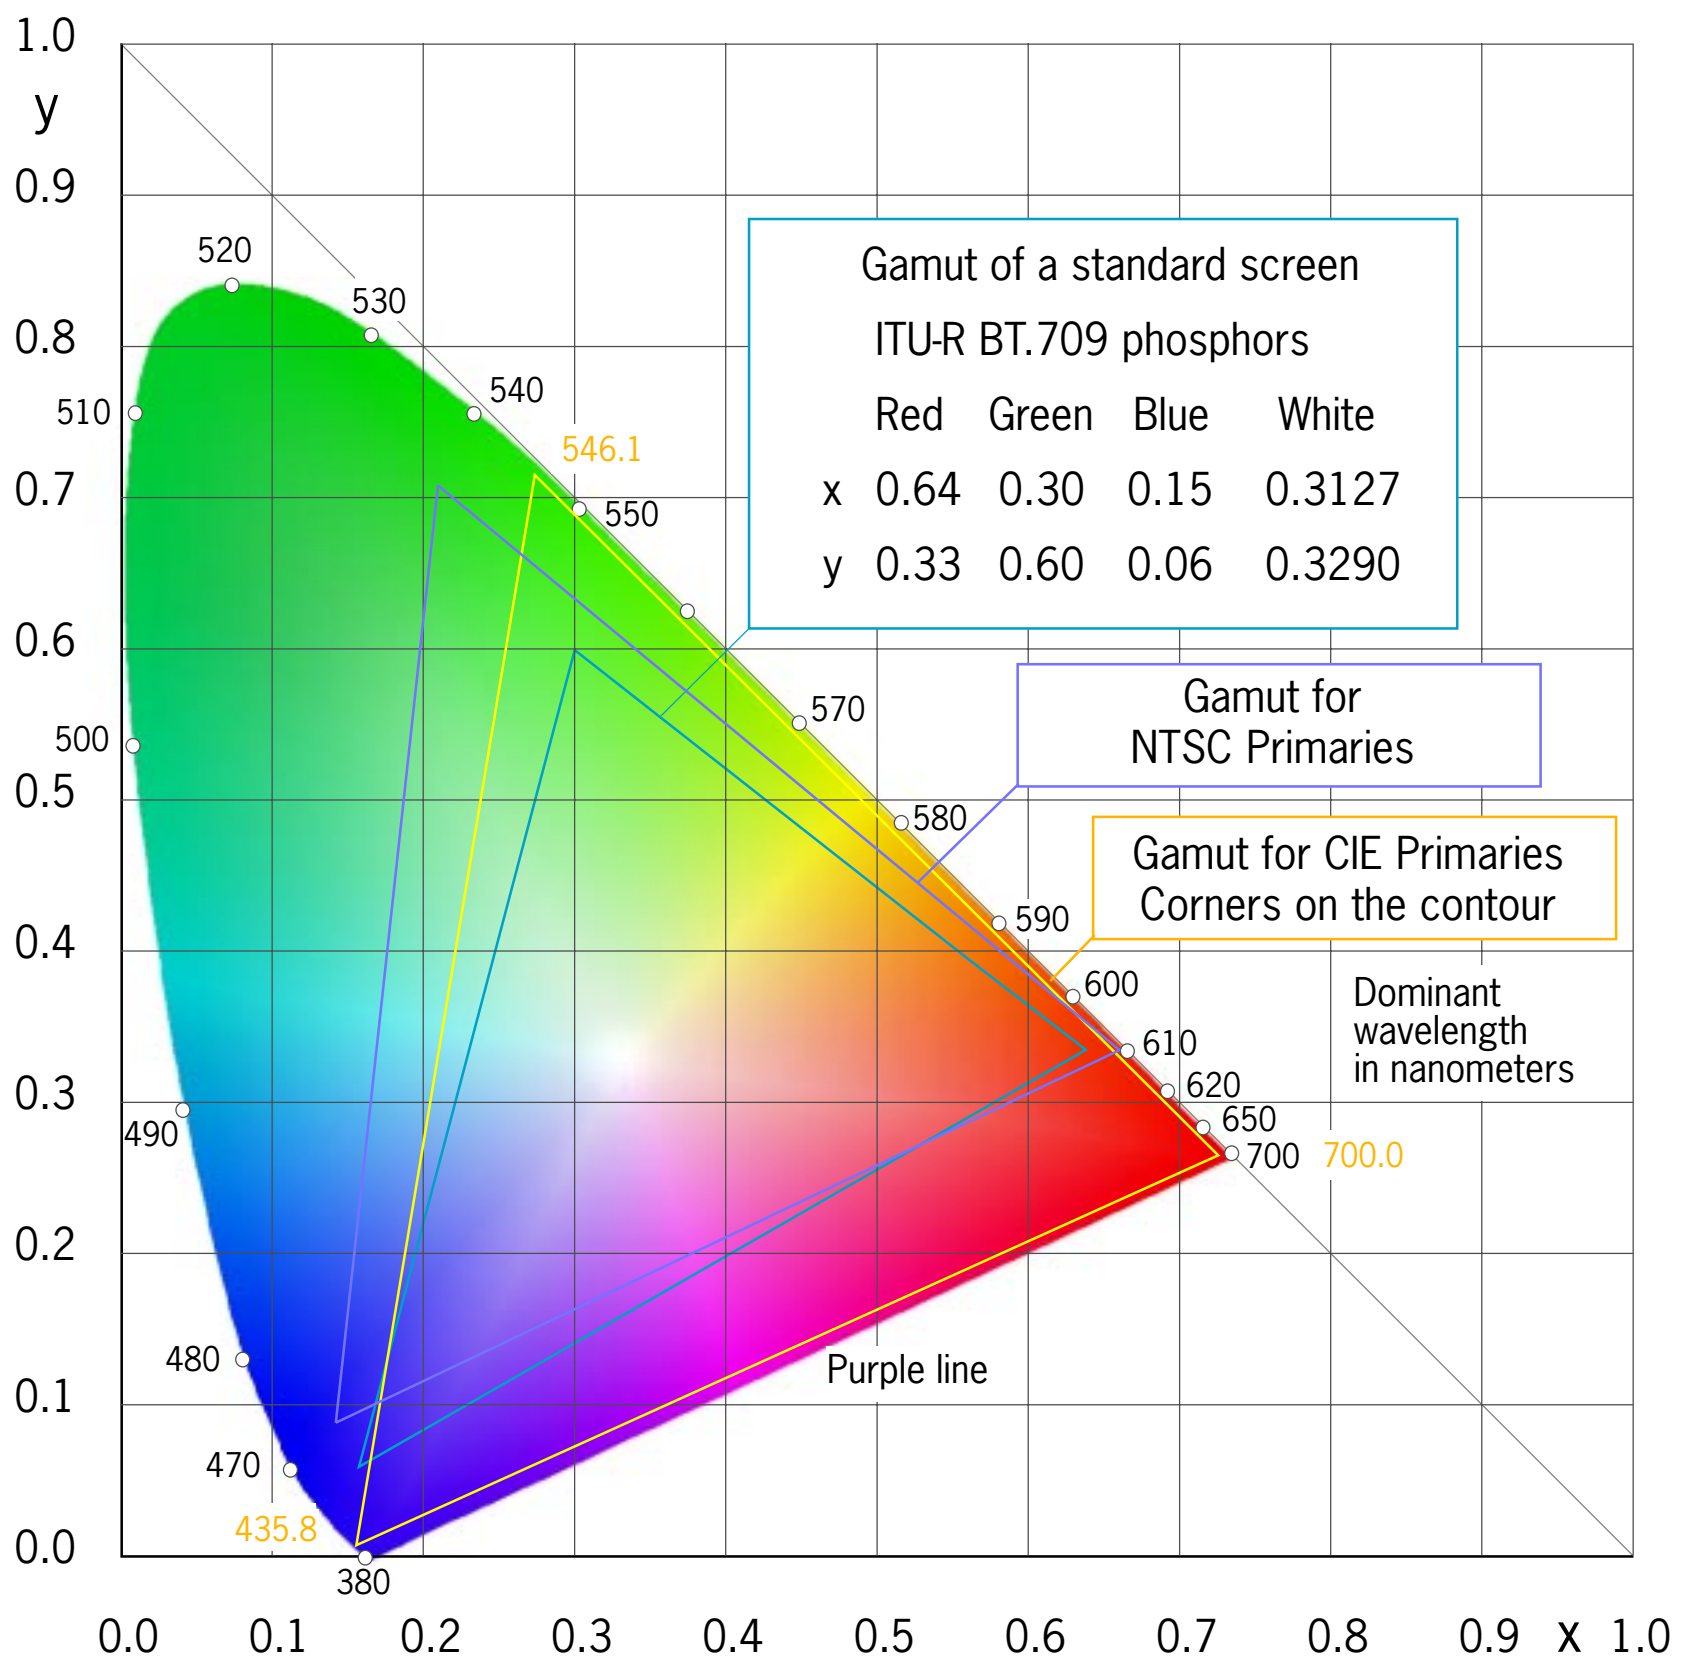

Color spaces are visualized in the CIE Chromaticity Diagram

A gamut is the set of visible or printable colors

The horseshoe diagram shows the gamut of human vision

The monitor cannot show all visible colors

The printer cannot print all monitor colors

Gamut compression is essential

1. Prepress

Proof prints

2. Advertising

Posters

3. Tutorial

Lecture Computer Vision in Product Development